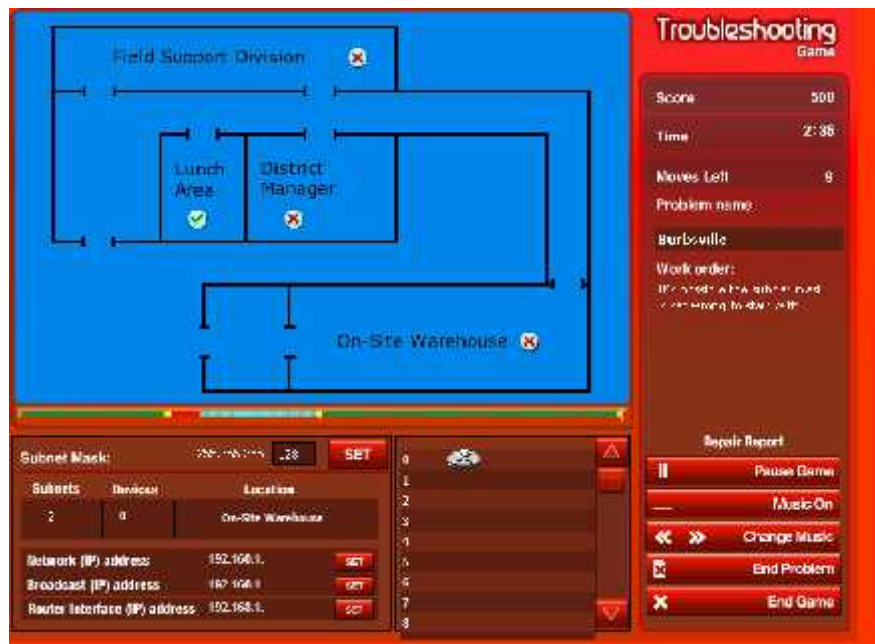

Burbsville

Karena membutuhkan 4 subnet, maka subnet mask di set dengan 255.255.255.192.