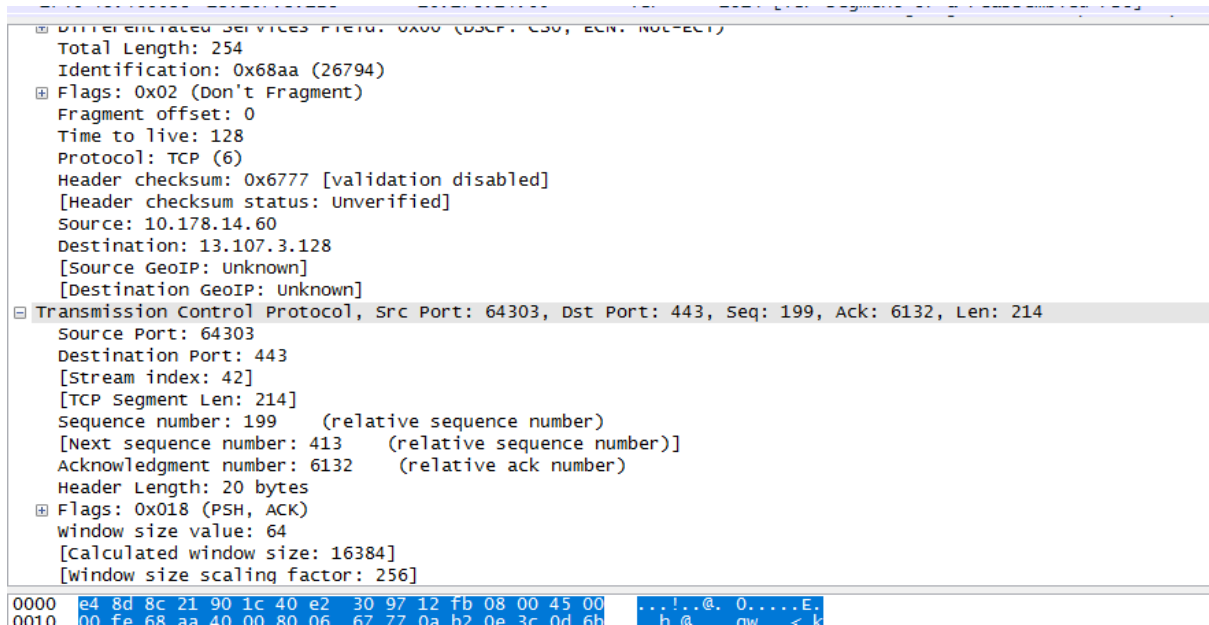

Gambar di atas menunjukkan ip address source dan ip address destination serta portnya masing - masing.

- Ip address source 10.178.14.60
- Ip address address destination 13.107.3.128
- Port source 64303
- Port destination 443